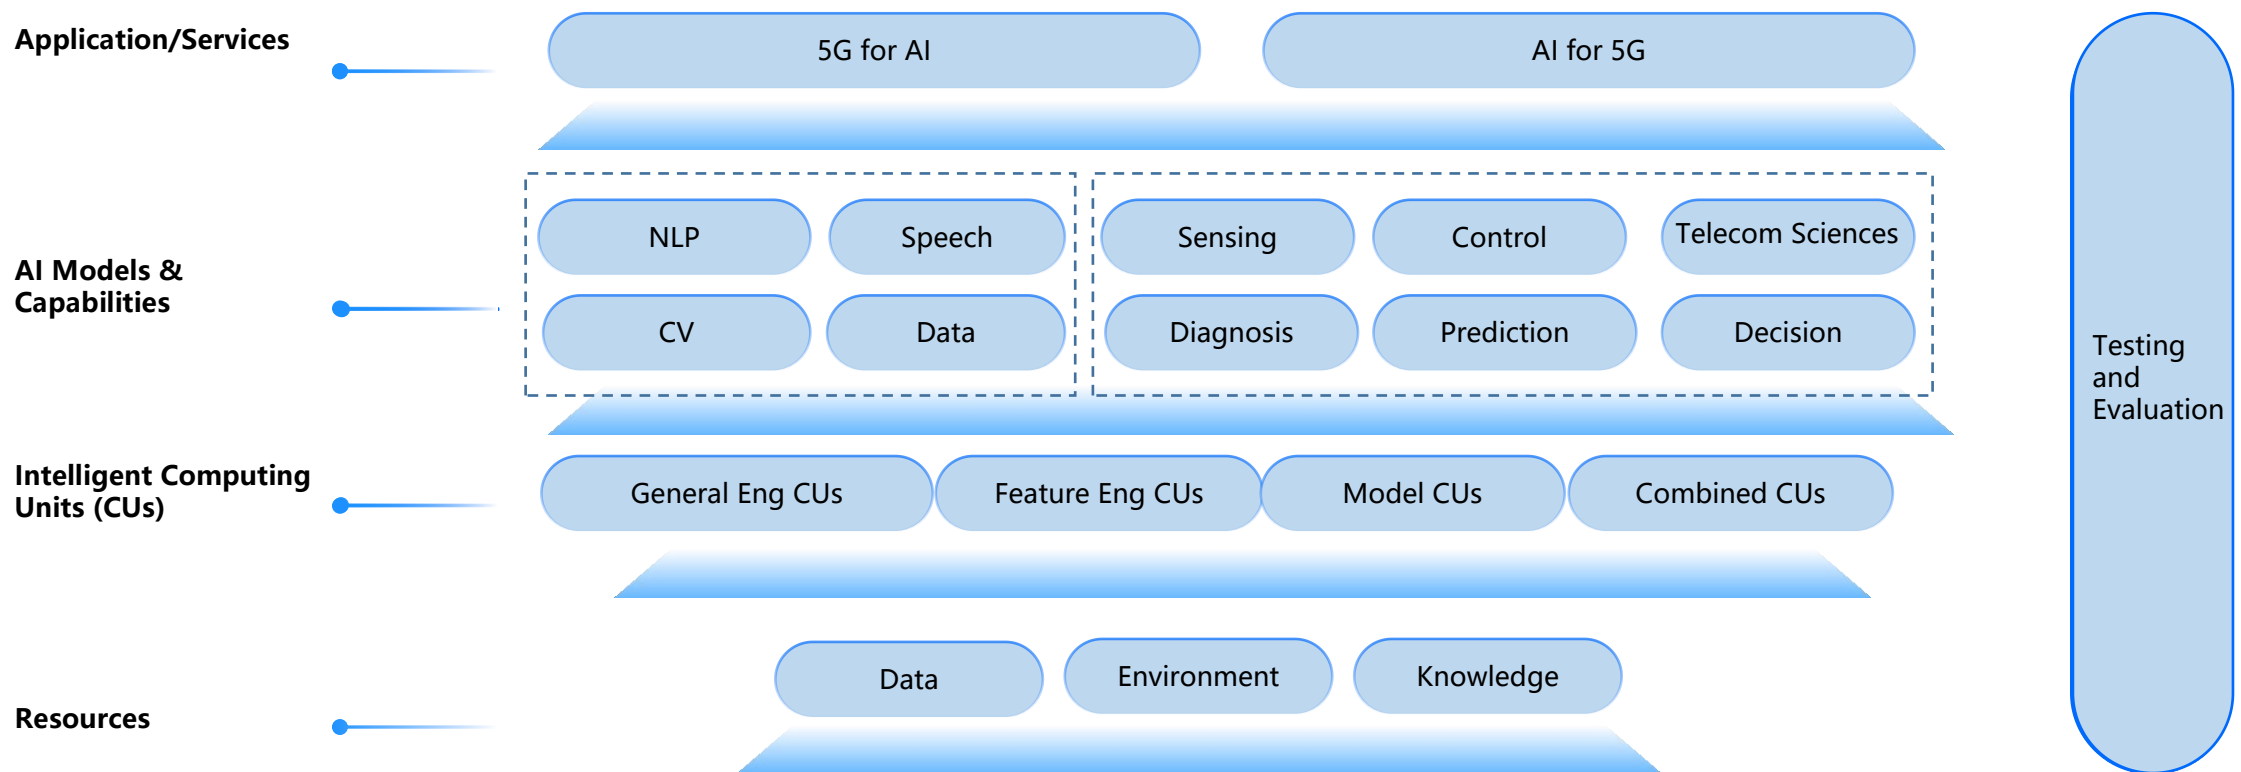

中国移动
China Mobile

5G⁺

Introduction of CMCC Intelligent Network Open Innovation Platform

Lei Huang, China Mobile

Mar, 2022

Background-Introduction of Intelligent Networking

- What is Intelligent Networking?
 - A network empowered by AI technologies and systematic integration of AI and communication network on hardware, software, systems and processes to realize lower cost, higher efficiency and agile business.
- What is Intelligent Networking Ecosystem?
 - Through open source and standards organizations, jointly build intelligent network ecosystem, share network intelligent R&D resources, define industry standards, and provide open source reference implementations.

Action for Building Intelligent Network Ecosystem

In order to solve the bottleneck problems of network intelligence and stimulate innovation vitality to build the open innovation platform for intelligent network

- Provide the basic platform and innovation environment required for 5G+AI technology and application R&D
- Form a tightly coupled industrial collaboration ecosystem with experimental environment and computing environment as the core