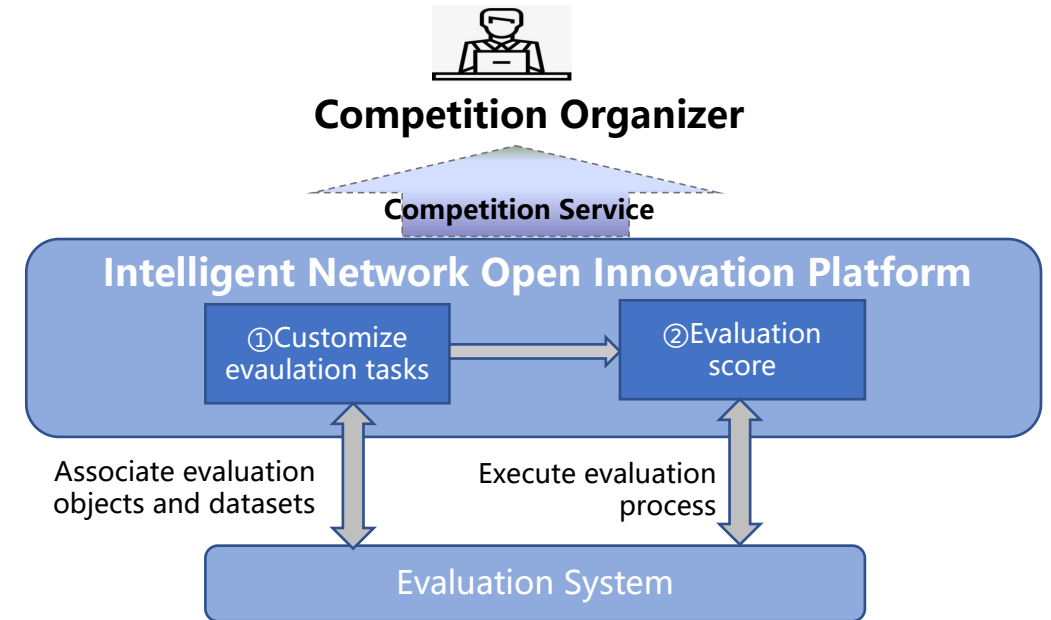

- Provide the basic platform and innovation environment required for 5G+AI technology and application R&D
- Form a tightly coupled industrial collaboration ecosystem with experimental environment and computing environment as the core

CMCC Intelligent Network Open Innovation Platform

In order to solve the main challenges in the advancement of network intelligence, we build open innovation platform-

- Provide a **flexible test environment** to support innovation, verification, and large-scale testing of network intelligence technologies → ①②
- Realize technical research and breakthrough for the systematic and intelligent communication network → ③④⑤
- Provide an industrial joint innovation platform, break through the original industrial chain collaboration mode, and build a platform-based ICT tightly coupled cooperation mode → ⑥⑦

How does Open Innovation Platform supports AI competition

Ex: failure recognition

Competition stage: 1.Curation Phase → 2.Competition Phase → 3.Evaluation Phase

1. Curation Phase: prepare for the competition

How does Open Innovation Platform supports AI competition

2. Competition Phase

3. Evaluation Phase

Process of executing evaluation system

Collaboration Recommendations

- **First round of ITU competition:** CMCC generate and open data to competitors
- **Afterwards:** Consider connecting to JiuTian platform and evaluation system
- **Others...**