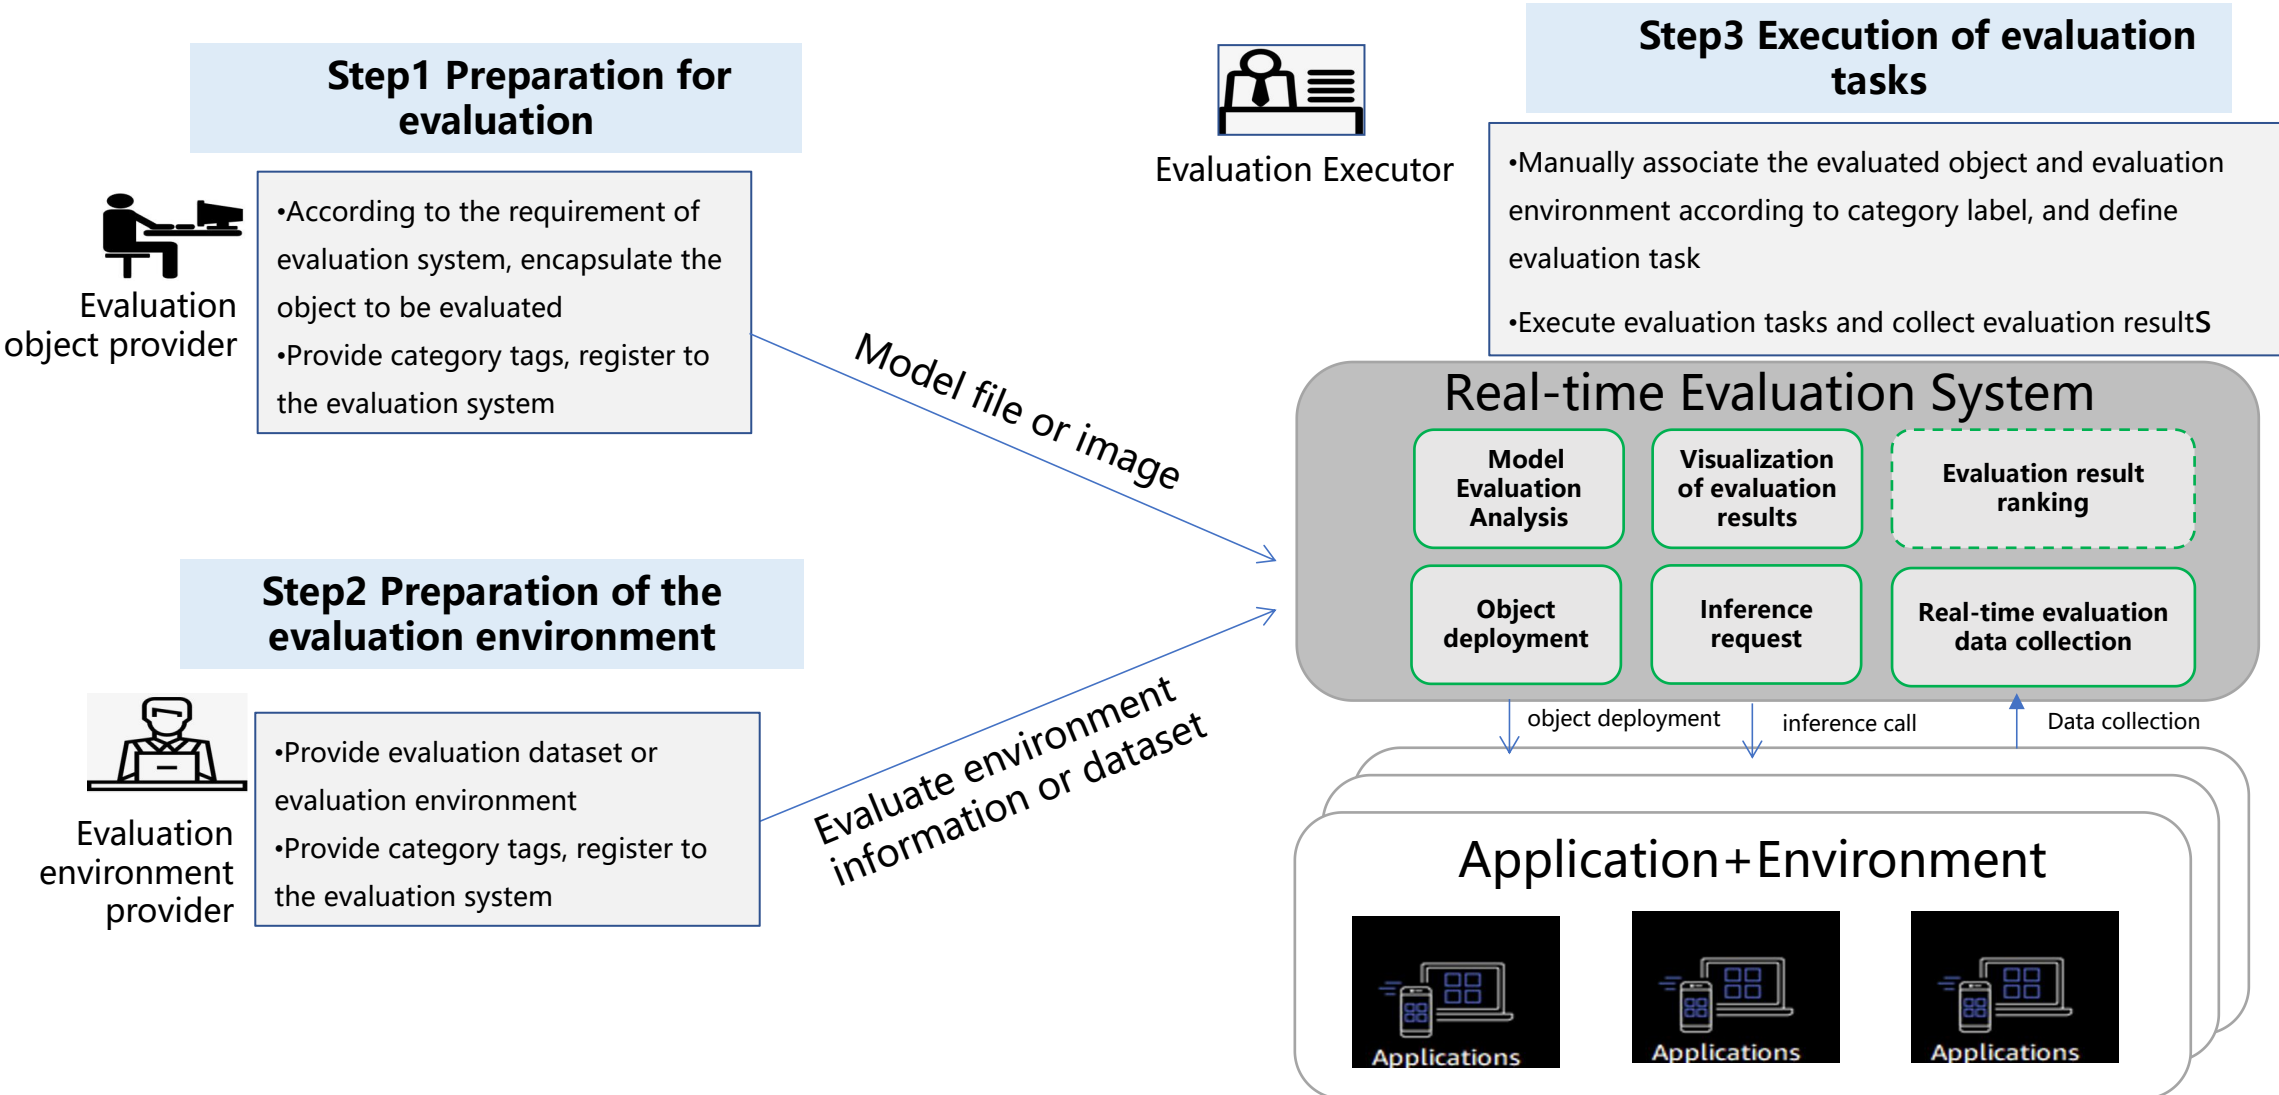

CMCC Intelligent Network Open Innovation Platform

In order to solve the main challenges in the advancement of network intelligence, we build open innovation platform-

- Provide a **flexible test environment** to support innovation, verification, and large-scale testing of network intelligence technologies → ①②
- Realize technical research and breakthrough for the systematic and intelligent communication network → ③④⑤
- Provide an industrial joint innovation platform, break through the original industrial chain collaboration mode, and build a platform-based ICT tightly coupled cooperation mode → ⑥⑦

How does Open Innovation Platform supports AI competition

Ex: failure recognition

Competition stage: 1.Curation Phase → 2.Competition Phase → 3.Evaluation Phase

1. Curation Phase: prepare for the competition

How does Open Innovation Platform supports AI competition

2. Competition Phase

3. Evaluation Phase

Process of executing evaluation system

Collaboration Recommendations

- **First round of ITU competition:** CMCC generate and open data to competitors
- **Afterwards:** Consider connecting to JiuTian platform and evaluation system
- **Others...**