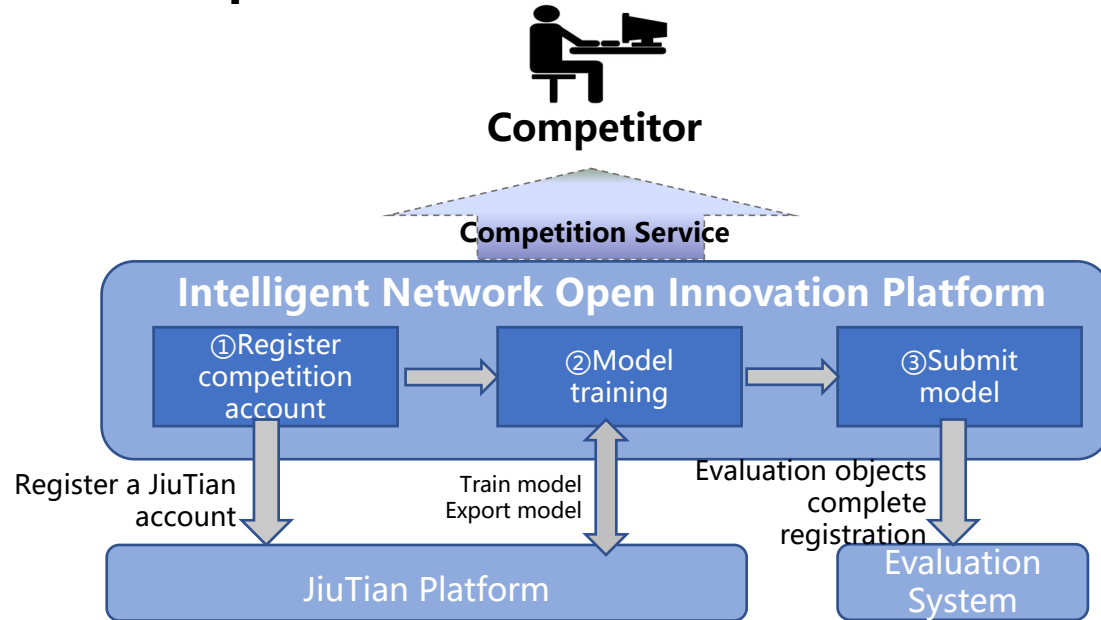

- Provide the basic platform and innovation environment required for 5G+AI technology and application R&D
- Form a tightly coupled industrial collaboration ecosystem with experimental environment and computing environment as the core

CMCC Intelligent Network Open Innovation Platform

In order to solve the main challenges in the advancement of network intelligence, we build open innovation platform-

- Provide a **flexible test environment** to support innovation, verification, and large-scale testing of network intelligence technologies → ①②
- Realize technical research and breakthrough for the systematic and intelligent communication network → ③④⑤
- Provide an industrial joint innovation platform, break through the original industrial chain collaboration mode, and build a platform-based ICT tightly coupled cooperation mode → ⑥⑦

How does Open Innovation Platform supports AI competition

Ex: failure recognition

Competition stage: 1.Curation Phase → 2.Competition Phase → 3.Evaluation Phase

1. Curation Phase: prepare for the competition

How does Open Innovation Platform supports AI competition

2. Competition Phase

3. Evaluation Phase

Process of executing evaluation system

Collaboration Recommendations

- **First round of ITU competition:** CMCC generate and open data to competitors
- **Afterwards:** Consider connecting to JiuTian platform and evaluation system
- **Others...**