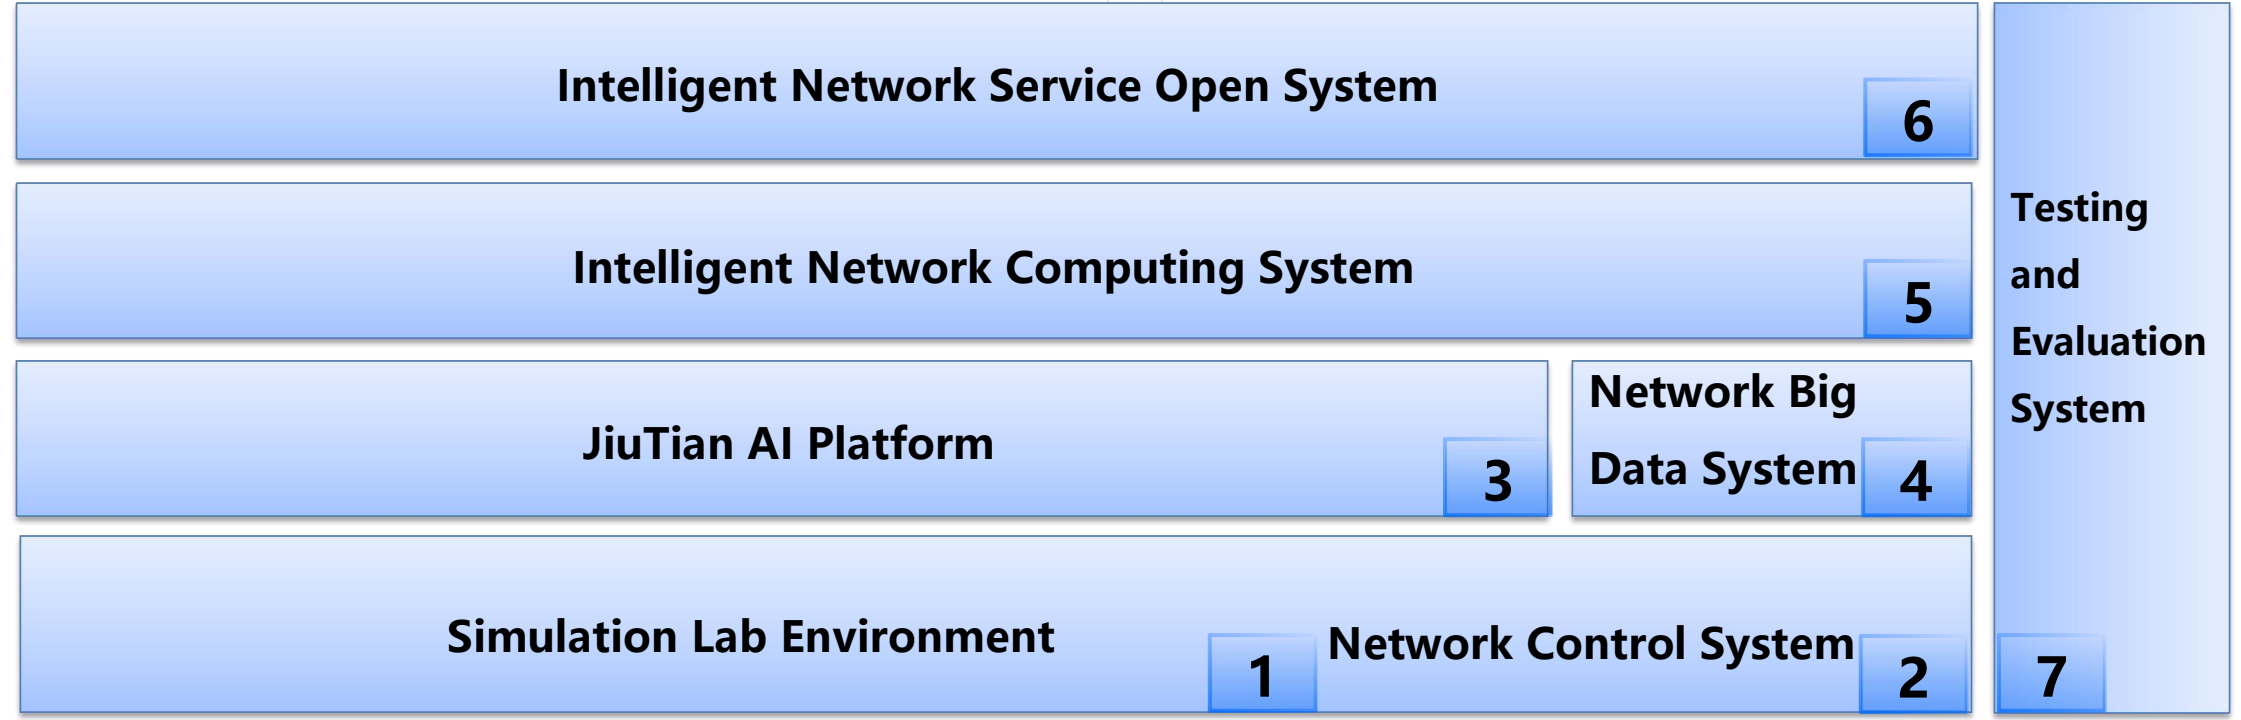

- Provide the basic platform and innovation environment required for 5G+AI technology and application R&D
- Form a tightly coupled industrial collaboration ecosystem with experimental environment and computing environment as the core

CMCC Intelligent Network Open Innovation Platform

In order to solve the main challenges in the advancement of network intelligence, we build open innovation platform-

- Provide a **flexible test environment** to support innovation, verification, and large-scale testing of network intelligence technologies → ①②
- Realize technical research and breakthrough for the systematic and intelligent communication network → ③④⑤
- Provide an industrial joint innovation platform, break through the original industrial chain collaboration mode, and build a platform-based ICT tightly coupled cooperation mode → ⑥⑦