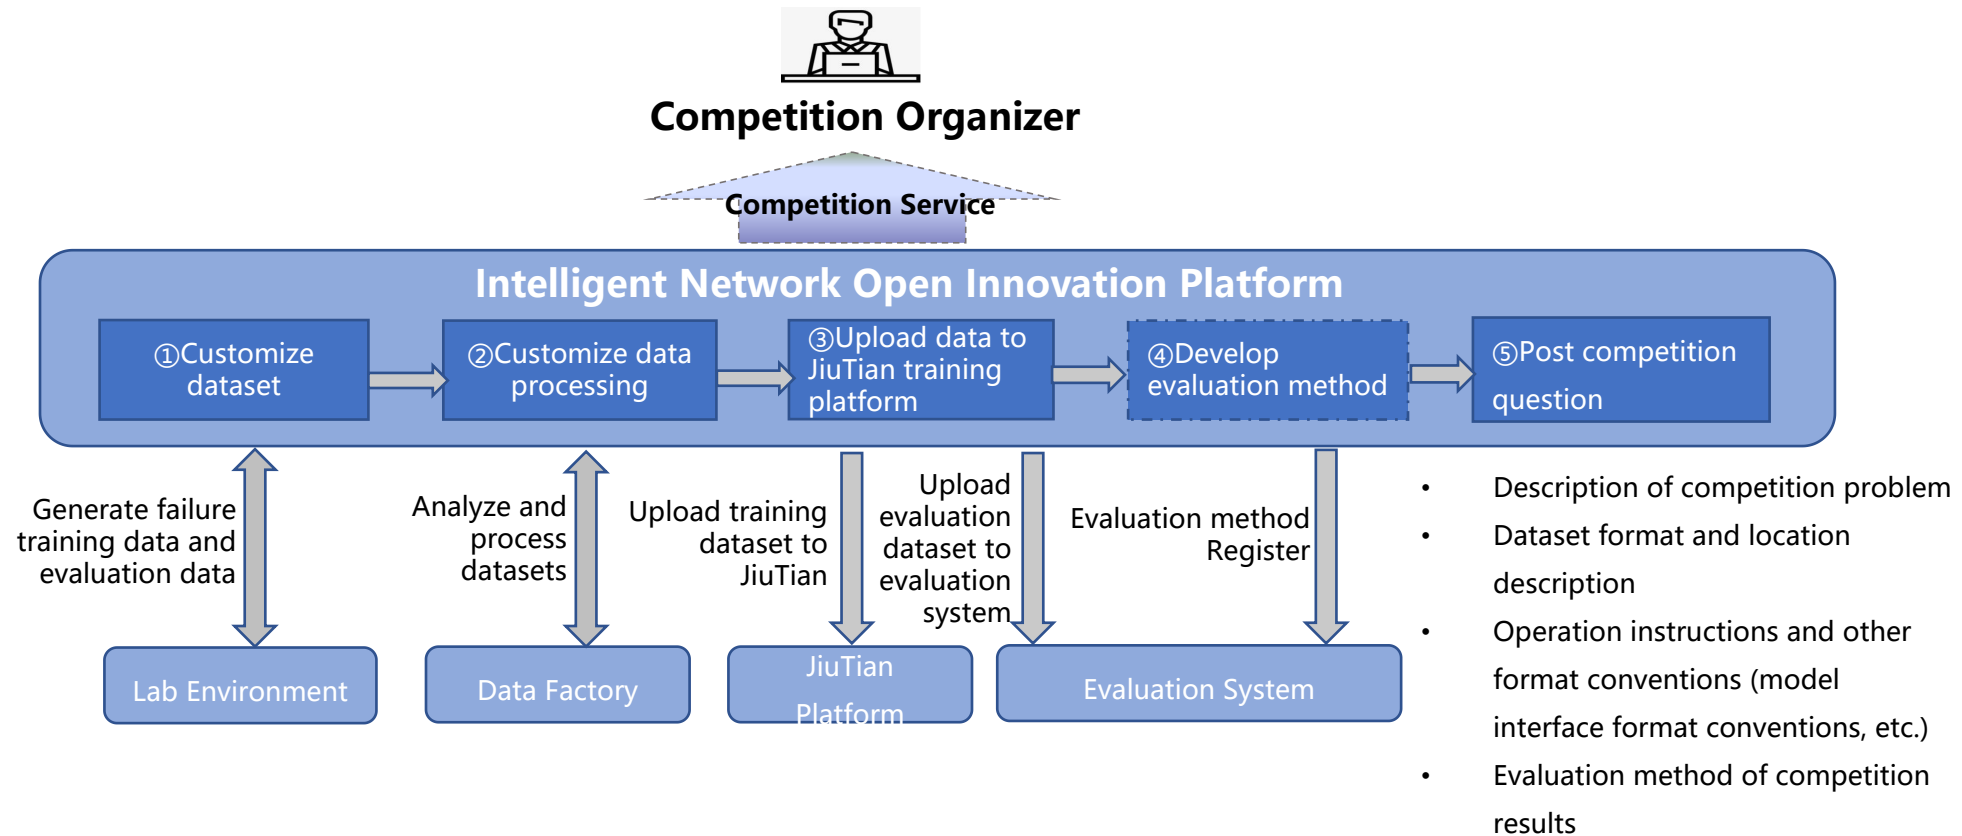

- Provide the basic platform and innovation environment required for 5G+AI technology and application R&D
- Form a tightly coupled industrial collaboration ecosystem with experimental environment and computing environment as the core

CMCC Intelligent Network Open Innovation Platform

In order to solve the main challenges in the advancement of network intelligence, we build open innovation platform-

- Provide a **flexible test environment** to support innovation, verification, and large-scale testing of network intelligence technologies → ①②
- Realize technical research and breakthrough for the systematic and intelligent communication network → ③④⑤
- Provide an industrial joint innovation platform, break through the original industrial chain collaboration mode, and build a platform-based ICT tightly coupled cooperation mode → ⑥⑦

How does Open Innovation Platform supports AI competition

Ex: failure recognition

Competition stage: 1.Curation Phase → 2.Competition Phase → 3.Evaluation Phase

1. Curation Phase: prepare for the competition